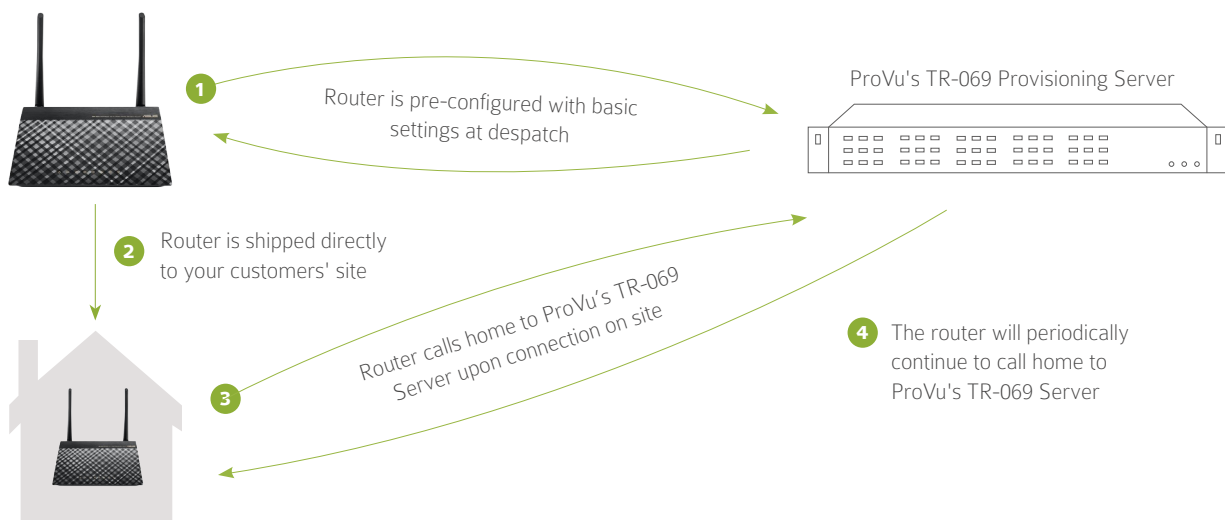

How it works

Router provisioning works similarly to phone provisioning - we can work with you to create your own personalised provisioning template with your choice of popular settings. Your template can then be applied to your router orders prior to shipping to your customers' address. In order to do this, we use the TR-069 protocol.