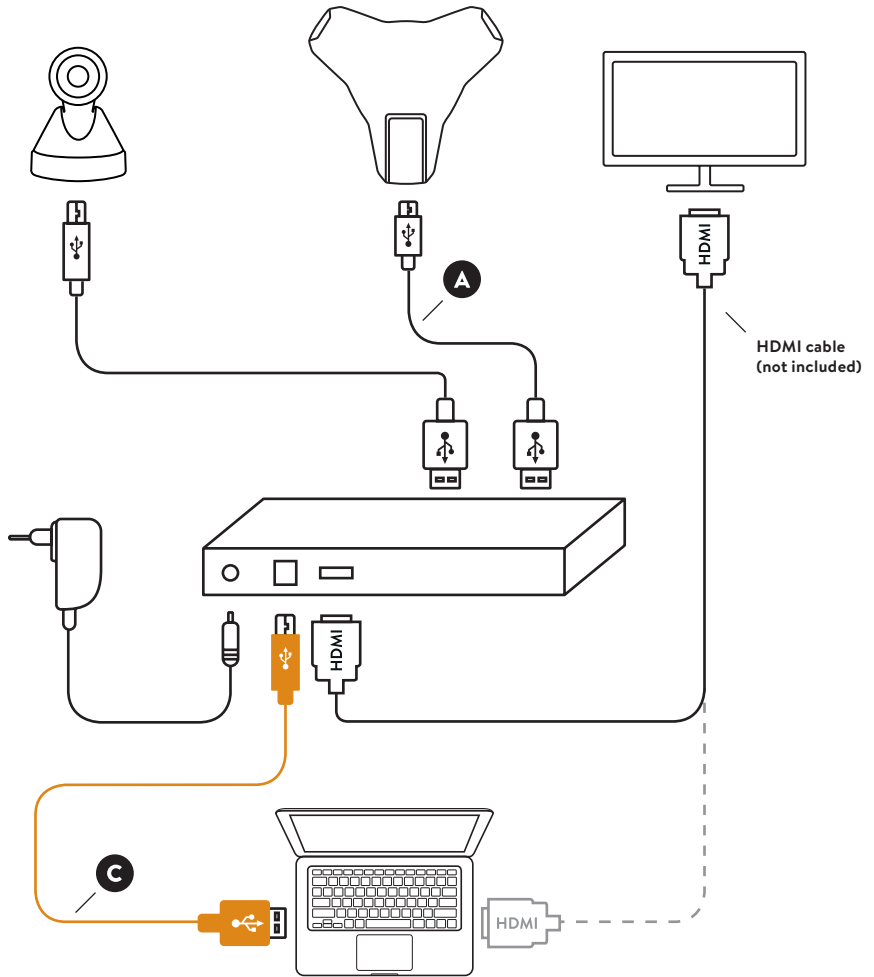

INSTALLATION

ⓘ Before connecting the USB cable **C** to the laptop, make sure that the DisplayLink driver is installed on the laptop.

⇒ Download driver at displaylink.com/downloads

⇒ Connect the USB cable.

NOTE! The configuration can in some cases take more than 60 seconds.

The consequential re-connections will be faster (~10 seconds).

ⓘ You can also opt to connect the screen directly to your computer, usually via HDMI, and then you don't need the driver from DisplayLink.